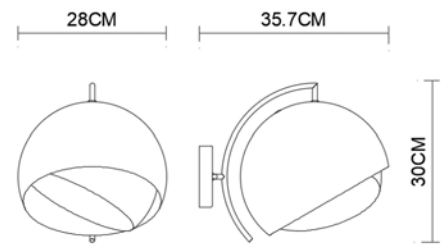

Specification Sheet

Picture:

Product size:

Name: ----- Armet Wall Lamp
Code: ----- 1041
Finish: ----- Polished Chrome+White
Black+White
White
Main Material: --- Stainless Steel
Shade Material: -- Steel

Lamp Source: E27

Wattage: 1x60W / 1x12W

Input Voltage: 220~240 V

Lumen: 340 lm

Switch: Na

Energy Efficiency Class:

Plug: Na

Specification:

Inner Box:

Gross Weight: KGS

420*345*270(mm) 1pc

Net Weight: KGS

Outer Carton:

855*705*575(mm) 8pcs

Cable Length / Terminal Block:

Installation Instruction:

size: $\Phi 99 \times 47$