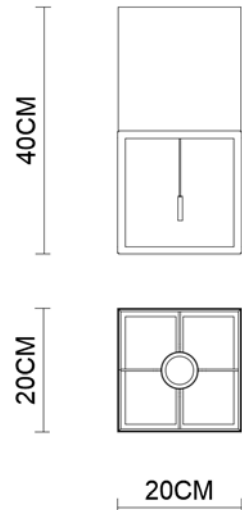

Specification Sheet

Picture:

Product size:

Name: ----- Space Square Table Lamp
Code: ----- 4709
Finish: ----- Polished
Main Material: --- Stainless steel
Shade Material: -- Fabric+PVC

Lamp Source: E27

Wattage:  1x60W /  1x12W

Input Voltage: 220~240 V

Lumen: 540 lm

Switch: Pull Switch

Energy Efficiency Class:

Plug: EU

Specification:

Inner Box:

Gross Weight: KGS

260*260*460(mm) 1pc

Net Weight: KGS

Outer Carton:

540*540*490(mm) 4pcs

Installation Instruction: