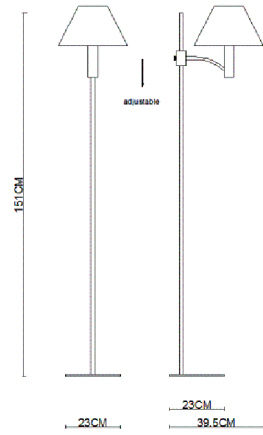

# Specification Sheet

Picture:

Product size:

Name: ----- Pyramid Floor Lamp  
Code: ----- 5058  
Finish: ----- Polished  
Main Material: ---- Stainless steel  
Shade Material: -- Fabric+PVC

Lamp Source: E27

Wattage:  1x60W /  1x12W

Input Voltage: 220~240 V

Lumen: 540 lm

Switch: Foot switch

Energy Efficiency Class:

Plug: EU

Specification:

Inner Box:

Gross Weight: 27.5KGS

805\*335\*225(mm) 1pc

Net Weight: 14.4 KGS

Outer Carton:

825\*690\*480(mm) 4pcs

Installation Instruction: