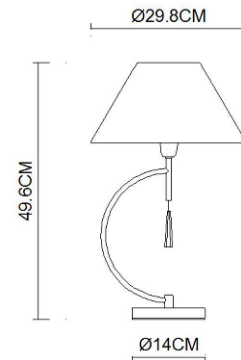

Specification Sheet

Picture:

Product size:

Name: ----- Droplet
Table Lamp
Code: ----- 4017
Finish: ----- Polished
Main Material: ---- Stainless steel
Shade Material: -- Fireproof Paper

Lamp Source: E14

Wattage: 1x40W / 1x9W

Input Voltage: 220~240 V

Lumen: 340lm

Switch: In-line Switch

Energy Efficiency Class:

Plug: Eu

Specification:

Inner Box:

Gross Weight: 9KGS

410*335*265(mm) 1pc

Net Weight: 5KGS

Outer Carton:

690*425*560(mm) 4pcs

Installation Instruction: