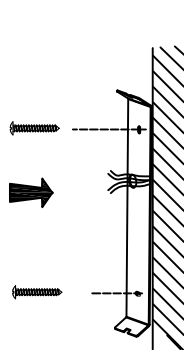

Specification Sheet

Picture:

Product size:

Name: ----- Byne Wall Lamp
Code: ----- 1745
Finish: ----- Polished+Chrome
Main Material: ---- Stainless steel +
Steel + Aluminium
Shade Material: -- Fabric+PVC

Lamp Source: E27+LED

Gross Weight: KGS

150*150*380(mm) 1pc

Net Weight: KGS

Outer Carton:

780*400*325(mm) 10pcs

Cable Length / Terminal Block:

Installation Instruction:

340*60*H=34mm