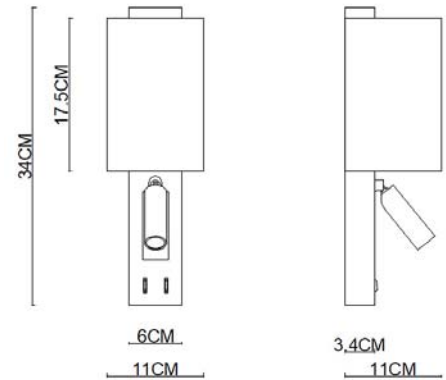

Specification Sheet

Picture:

Product size:

Name: ----- Byne Wall Lamp
Code: ----- 1745
Finish: ----- Polished+Chrome
Main Material: ---- Stainless steel +
Steel + Aluminium
Shade Material: -- Fabric+PVC

Lamp Source: E27+LED

Wattage: 1x40W / 1x9W + 1x1W

Input Voltage: 220~240 V

Lumen: E27(40W) 340lm + LED 1W 114lm

Switch: Rocker Switch

Energy Efficiency Class: Class 1

Plug: Na

Specification:

Inner Box:

Gross Weight: KGS

150*150*380(mm) 1pc

Net Weight: KGS

Outer Carton:

780*400*325(mm) 10pcs

Cable Length / Terminal Block:

Installation Instruction:

340*60*H=34mm