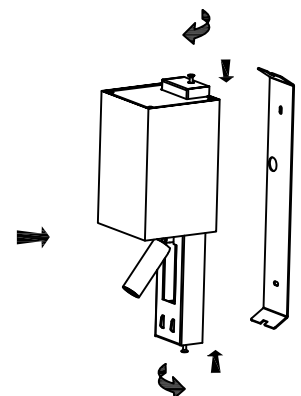

Specification Sheet

Picture:

Product size:

Name: ----- Byne Wall Lamp
Code: ----- 1745
Finish: ----- Polished+Chrome
Main Material: ---- Stainless steel +
Steel + Aluminium
Shade Material: -- Fabric+PVC

Lamp Source: E27+LED

Gross Weight: KGS

150*150*380(mm) 1pc

Net Weight: KGS

Outer Carton:

780*400*325(mm) 10pcs

Cable Length / Terminal Block:

Installation Instruction:

340*60*H=34mm