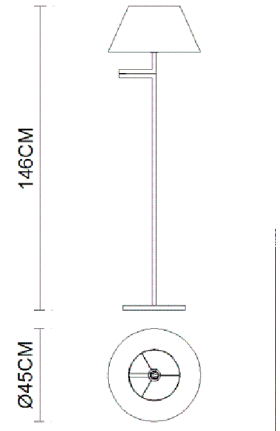

Specification Sheet

Picture:

Product size:

Name: ----- Swing Square Floor Lamp
Code: ----- 5553
Finish: ----- Polished
Main Material: --- Stainless steel
Shade Material: -- Fabric+PVC

Lamp Source: E27

Wattage:  1x60W /  1x12W

Input Voltage: 220~240 V

Lumen: 540 lm

Switch: Foot switch

Energy Efficiency Class:

Plug: EU

Specification:

Inner Box:

Gross Weight: 24 KGS

480*330*1375(mm) 1pc

Net Weight: 12.6 KGS

Outer Carton:

680*495*1400(mm) 2pcs

Installation Instruction: