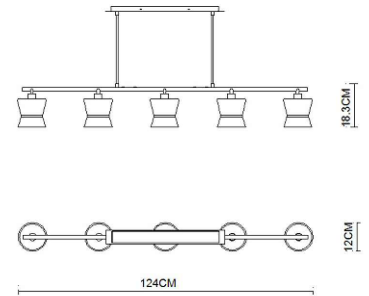

# Specification Sheet

Picture:

Product size:

Name: ----- Corolla 5 Bar Pendant  
Code: ----- 3121  
Finish: ----- Polished+Opal  
Main Material: -- Stainless steel  
Shade Material: -- Opal Glass

Lamp Source: E14

Wattage: 5x40W / 5x9W

Input Voltage: 220~240 V

Lumen: 1700 lm

Switch: Na

Energy Efficiency Class:

Plug: Na

Specification:

Inner Box:

Gross Weight: 10.8KGS

230\*185\*1310(mm) 1pc

Net Weight: 6KGS

Outer Carton:

390\*245\*1335(mm) 2pcs

Cable Length / Terminal Block:

Installation Instruction:

size:450\*50\*20