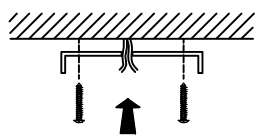

Gross Weight: 10.8KGS

230\*185\*1310(mm) 1pc

Net Weight: 6KGS

Outer Carton:

390\*245\*1335(mm) 2pcs

Cable Length / Terminal Block:

Installation Instruction:

size:450\*50\*20