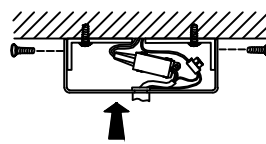

# Specification Sheet

Picture:

Product size:

Name: ----- Corolla 5 Bar Pendant  
Code: ----- 3121  
Finish: ----- Polished+Opal  
Main Material: -- Stainless steel  
Shade Material: -- Opal Glass

Lamp Source: E14

Gross Weight: 10.8KGS

230\*185\*1310(mm) 1pc

Net Weight: 6KGS

Outer Carton:

390\*245\*1335(mm) 2pcs

Cable Length / Terminal Block:

Installation Instruction:

size:450\*50\*20