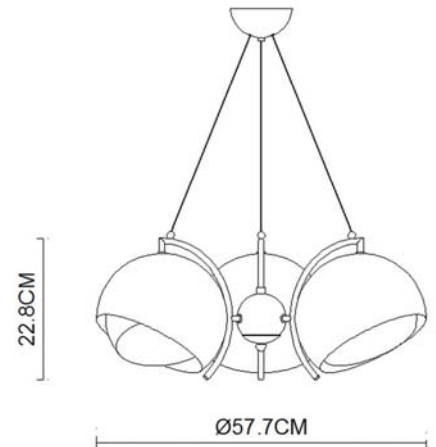

Specification Sheet

Picture:

Product size:

Name: ----- Armet Mini 3Pendant
Code: ----- 3134
Finish: ----- Polished Chrome+White
Black+White
White
Main Material: --- Steel
Shade Material: -- Steel

Lamp Source: E14

Wattage: 3x40W / 3x9W

Input Voltage: 220~240 V

Lumen: 1020 lm

Switch: Na

Energy Efficiency Class:

Plug: Na

Specification:

IP20

Inner Box:

Gross Weight: 15.2KGS

595*550*305(mm) 1pc

Net Weight: 9.6KGS

Outer Carton:

610*565*640(mm) 2pcs

Cable Length / Terminal Block:

Installation Instruction:

size:Φ99*47