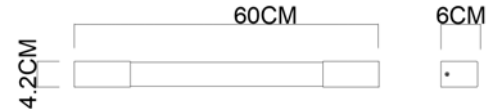

Product size:

Name: ----- Inspiration LED
600 Wall Lamp

Code: ----- 1727

Finish: ----- Polished

Main Material: --- Stainless steel

Shade Material: -- Acrylic