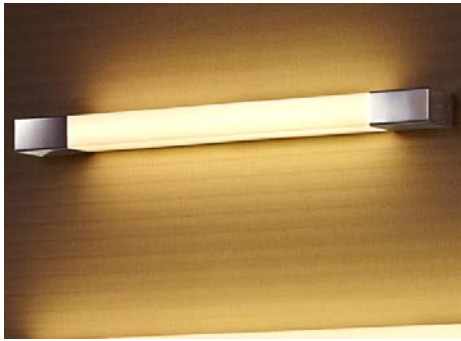

# Specification Sheet

---

---

Picture:

Product size:

Name: ----- Inspiration LED  
600 Wall Lamp

Code: ----- 1727

Finish: ----- Polished

Main Material: --- Stainless steel

Shade Material: -- Acrylic

---

---

Lamp Source: LED

Wattage:  1x10W

Input Voltage: 220~240 V

Lumen: 1160 lm