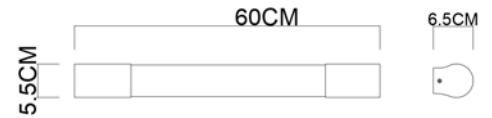

Specification Sheet

Picture:

Product size:

Name: ----- Innervation LED
600 Wall Lamp

Code: ----- 1730

Finish: ----- Polished

Main Material: --- Stainless steel

Shade Material: -- Acrylic

IP44

Inner Box:

Gross Weight: KGS

125*115*765(mm) 1pc

Net Weight: KGS

Outer Carton:

680*360*530(mm) 12pcs

Cable Length / Terminal Block: