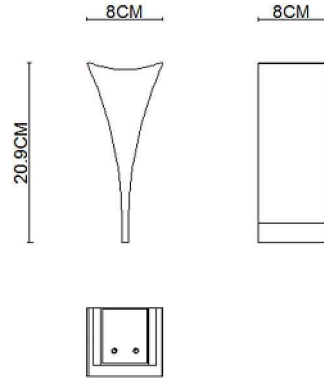

Specification Sheet

Picture:

Product size:

Name: ----- Lava Wall Lamp
Code: ----- 1543
Finish: ----- Polished
Main Material: --- Stainless steel
+ Aluminium
Shade Material: --- Stainless steel

Lamp Source: LED

Wattage: \triangle 1x3W

Input Voltage: 220~240 V

Lumen: 160 lm

Switch: Na

Energy Efficiency Class: A

Plug: Na

Specification:

Inner Box:

150*140*275(mm) 1pc

Gross Weight: 8.3KGS

Net Weight: 6.5KGS

Outer Carton:

440*320*580(mm) 12pcs

Cable Length / Terminal Block:

Installation Instruction:

size:68*65