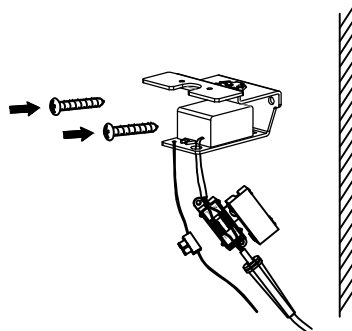

Specification Sheet

Picture:

Product size:

Name: ----- Lava Wall Lamp
Code: ----- 1543
Finish: ----- Polished
Main Material: --- Stainless steel
+ Aluminium
Shade Material: --- Stainless steel

Lamp Source: LED

150*140*275(mm) 1pc

Gross Weight: 8.3KGS

Net Weight: 6.5KGS

Outer Carton:

440*320*580(mm) 12pcs

Cable Length / Terminal Block:

Installation Instruction:

size:68*65