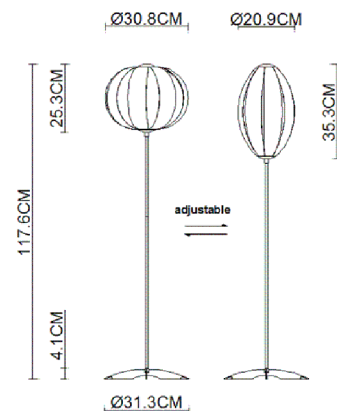

Specification Sheet

Picture:

Product size:

Name: ----- Balloon Floor Lamp
Code: ----- 5008
Finish: ----- Polished
Main Material: --- Stainless steel
Shade Material: -- PVC

Lamp Source: E27

Wattage:  1x60W /  1x12W

Input Voltage: 220~240 V

Lumen: 540 lm

Switch: Foot switch

Energy Efficiency Class:

Plug: EU

Specification:

Inner Box:

Gross Weight: 17.2 KGS

365*165*920(mm) 1pc

Net Weight: 10.6 KGS

Outer Carton:

935*380*695(mm) 4pcs

Installation Instruction: