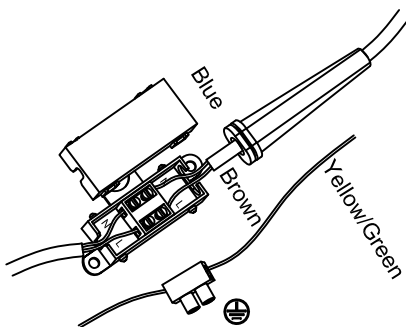

Specification Sheet

Picture:

Name: ----- Scroll Square LED
900 Wall Lamp

Code: ----- 1805

Finish: ----- Polished

Main Material: --- Stainless steel

Shade Material: -- Acrylic

Product size:

IP44

Inner Box:

120*120*960(mm) 1pc

Gross Weight: KGS

Net Weight: KGS

Outer Carton:

980*380*505(mm) 12pcs

Cable Length / Terminal Block:

Installation Instruction:

This product must be earthed