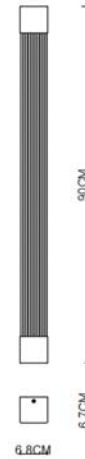

Specification Sheet

Picture:

Name: ----- Scroll Square LED
900 Wall Lamp

Code: ----- 1805

Finish: ----- Polished

Main Material: --- Stainless steel

Shade Material: -- Acrylic

Product size:

Lamp Source: LED

Wattage: 1x14W

Input Voltage: 220~240 V

Lumen: 1300lm

Switch: Na

Energy Efficiency Class: A

Plug: Na

Specification:

IP44

Inner Box:

120*120*960(mm) 1pc

Gross Weight: KGS

Net Weight: KGS

Outer Carton:

980*380*505(mm) 12pcs

Cable Length / Terminal Block: