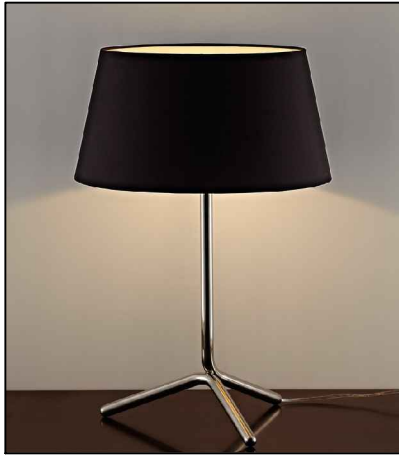

Specification Sheet

Picture:

Name: — — — Tripod Table Lamp

Code: — — — 4318 + 6023

Finish: — — — Polished

Main Material: — — Stainless steel

Shade Material: — Fabric+PVC

Product size: