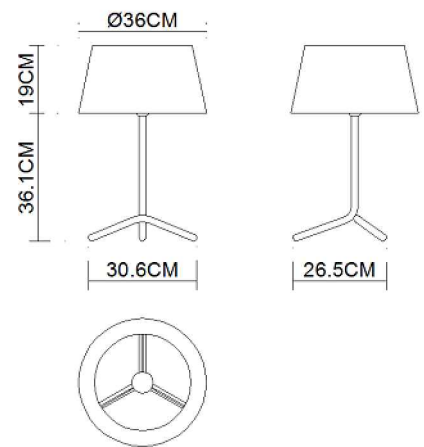

Specification Sheet

Picture:

Name: — — — Tripod Table Lamp

Code: — — — 4318 + 6023

Finish: — — — Polished

Main Material: — — Stainless steel

Shade Material: — Fabric+PVC

Product size:

Inner Box:

Gross Weight: 11.24 KGS

425*425*485(mm) 1pc

Net Weight: 7.3 KGS

Outer Carton:

870*440*1000(mm) 4pcs

Cable Length / Terminal Block:

Installation Instruction: