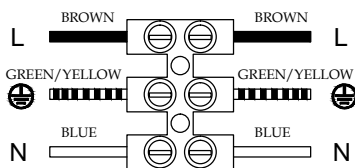

Specification Sheet

Picture:

Name: ----- Candy Round
Plaster Wall Lamp
Code: ----- 1286
Finish: ----- White
Main Material: --- Plaster+Steel
Shade Material: -- Plaster

Product size:

Lamp Source: LED

Wattage: $\frac{1}{2}$ 2x3W

Input Voltage: 220~240 V

Lumen: 320 lm

Switch: Na

Energy Efficiency Class: A

Plug: Na

Specification:

Inner Box:

Gross Weight: 12.1 KGS

200*100*205(mm) 1pc

Net Weight: 9.6 KGS

Outer Carton:

615*215*440(mm) 12pcs

Cable Length / Terminal Block:

Installation Instruction: