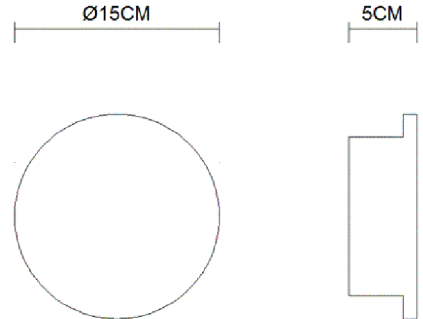

Specification Sheet

Picture:

Name: ----- Candy Round
Plaster Wall Lamp
Code: ----- 1286
Finish: ----- White
Main Material: --- Plaster+Steel
Shade Material: -- Plaster

Product size:

Lamp Source: LED

Wattage: $\frac{1}{2}$ 2x3W

Input Voltage: 220~240 V

Lumen: 320 lm

Switch: Na

Energy Efficiency Class: A

Plug: Na

Specification:

Inner Box:

Gross Weight: 12.1 KGS

200*100*205(mm) 1pc

Net Weight: 9.6 KGS

Outer Carton:

615*215*440(mm) 12pcs

Cable Length / Terminal Block:

Installation Instruction: