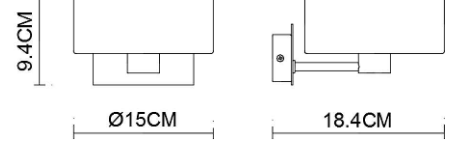

Specification Sheet

Picture:

Product size:

Name: ----- Latitude Wall Lamp

Code: ----- 1108

Finish: ----- Polished+Opal

Main Material: --- Stainless steel
+Steel

Shade Material: -- Opal Glass

Inner Box:

Gross Weight: 12.3KGS

345*205*105(mm) 1pc

Net Weight: 9.4KGS

Outer Carton:

635*365*445((mm) 12pcs

Cable Length / Terminal Block:

Installation Instruction:

size:65*58xH:22