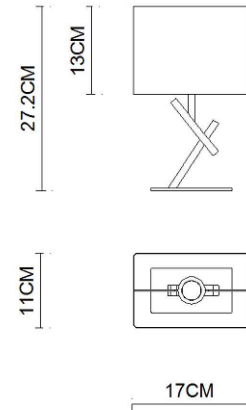

Specification Sheet

Picture:

Product size:

Name: ----- Cross
Mini Table Lamp
Code: ----- 1185
Finish: ----- Polished
Main Material: -- Stainless steel
Shade Material: -- Fabric+PVC

Lamp Source: E14

Wattage:  1x40W /  1x9W

Input Voltage: 220~240 V

Lumen: 340lm

Switch: In-line Switch

Energy Efficiency Class:

Plug: Eu

Specification:

Inner Box:

Gross Weight: 11.2KGS

210*150*245mm) 1pc

Net Weight: 7.2KGS

Outer Carton:

480*450*520(mm) 12pcs

Installation Instruction: