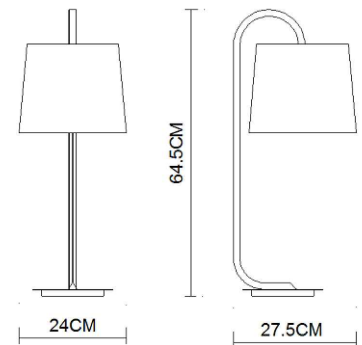

Specification Sheet

Picture:

Product size:

Name: ----- Urban Table lamp
Code: ----- 4307
Finish: ----- Polished
Main Material: --- Stainless steel
Shade Material: -- Fabric+PVC

Lamp Source: E27

Wattage:  1x60W /  1x12W

Input Voltage: 220~240 V

Lumen: 540 lm

Switch: In-line Switch

Energy Efficiency Class:

Plug: EU

Specification:

Inner Box:

Gross Weight: 8.5KGS

690*320*245(mm) 1pc

Net Weight: 4.6KGS

Outer Carton:

705*335*520(mm) 2pcs

Installation Instruction: