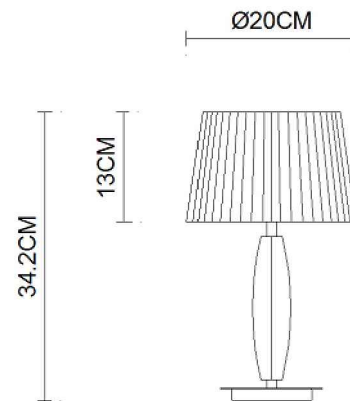

Specification Sheet

Picture:

Name: ----- Elegance Mini
Table Lamp
Code: ----- 4095
Finish: ----- Polished
Main Material: ---- Stainless steel
Shade Material: -- Fabric+PVC

Product size:

Lamp Source: E14

Wattage:  1x40W /  1x9W

Input Voltage: 220~240 V

Lumen: 340 lm

Switch: In-line Switch

Energy Efficiency Class:

Plug: EU

Specification:

Inner Box:

Gross Weight: 7.8KGS

245*245*345(mm) 1pc

Net Weight: 4.2KGS

Outer Carton:

510*510*370(mm) 4pcs

Installation Instruction: