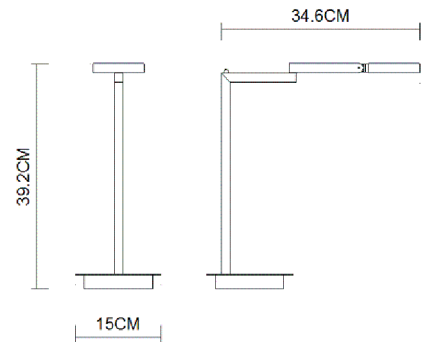

Specification Sheet

Picture:

Name: ----- Solo Square
Swing Table Lamp

Code: ----- 4257

Finish: ----- Polished

Main Material: -- Stainless steel

Shade Material: -- Stainless steel

Product size:

Lamp Source: LED

Wattage:  1x3W

Input Voltage: 220~240 V

Lumen: 160 lm

Switch: Na

Energy Efficiency Class: A

Plug: Na

Specification:

IP20

Inner Box:

435*225*235(mm) 1pc

Gross Weight: 22.5 KGS

Net Weight: 17.4 KGS

Outer Carton:

695*450*500(mm) 6pcs

Installation Instruction: