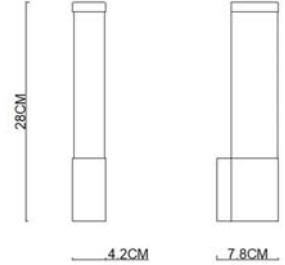

Specification Sheet

Picture:

Name: ----- Cavalry LED 280 Wall Lamp

Code: ----- 1772

Finish: ----- Polished

Main Material: --- Stainless steel

Shade Material: -- Acrylic

Product size:

IP44

Inner Box:

Gross Weight: KGS

135*95*335(mm) 1pc

Net Weight: KGS

Outer Carton:

305*290*695(mm) 12pcs

Cable Length / Terminal Block: