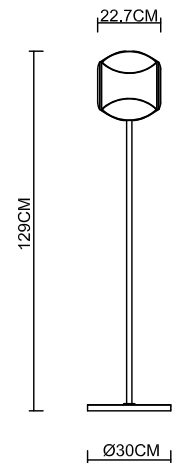

Specification Sheet

Picture:

Product size:

Name: ----- Section LED Floor Lamp
Code: ----- 5919
Finish: ----- Black+Silver/
White+Gold
Main Material: --- Stainless Steel+Steel
Shade Material: -- Aluminium

Lamp Source: LED Wattage:  6x3W
Input Voltage: 220~240 V Lumen: 480 lm
Switch: Foot Switch CRI80 3000K
Plug: EU Driver incl.

Specification:

Inner Box: Gross Weight: 10.7KGS
1400*370*380(mm) 1pc Net Weight: 6.8KGS
Outer Carton:
1420*390*790(mm) 2pcs