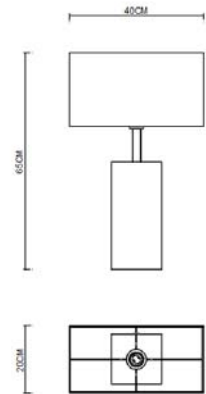

Specification Sheet

Picture:

Product size:

Name: ----- Solid Square Big
Table Lamp
Code: ----- 4696
Finish: ----- Polished
Main Material: --- Stainless steel
Shade Material: -- Fabric+PVC

Lamp Source: E27

Wattage:  1x60W /  1x12W

Input Voltage: 220~240 V

Lumen: 540 lm

Switch: In-line Switch

Energy Efficiency Class:

Plug: EU

Specification:

Inner Box:

Gross Weight: KGS

455*265*540(mm) 1pc

Net Weight: KGS

Outer Carton:

550*470*560(mm) 2pcs

Installation Instruction: