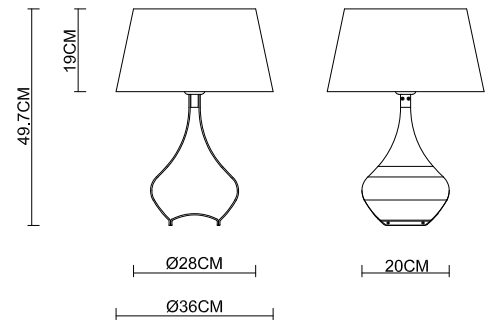

Specification Sheet

Picture:

Product size:

Name: ----- Tom Big Table Lamp
Code: ----- 4923
Finish: ----- Chrome
Main Material: --- steel
Shade Material: -- Fabric+PVC

Lamp Source: E27

Wattage: 1x60W / 1x12W

Input Voltage: 220~240 V

Lumen: 540 lm

Switch: In-line Switch

Energy Efficiency Class:

Plug: EU

Specification:

Inner Box:

Gross Weight: KGS

390*390*425(mm) 1pc

Net Weight: KGS

Outer Carton:

800*410*455(mm) 2pcs

Installation Instruction: