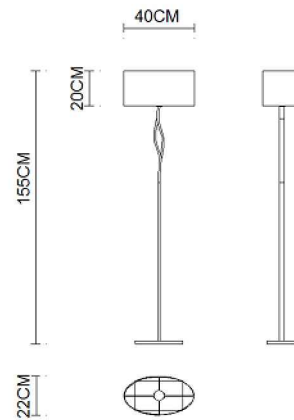

Specification Sheet

Picture:

Product size:

Name: ----- Fusion Floor Lamp
Code: ----- 5304
Finish: ----- Polished
Main Material: ---- Stainless steel
Shade Material: -- Fabric+PVC

Lamp Source: E27

Wattage: 1x60W / 1x12W

Input Voltage: 220~240 V

Lumen: 540 lm

Switch: Foot Switch

Energy Efficiency Class:

Plug: EU

Specification:

Inner Box:

Gross Weight: 15.3KGS

1195*325*270(mm) 1pc

Net Weight: 8KGS

Outer Carton:

1215*345*570(mm) 2pcs

Installation Instruction: