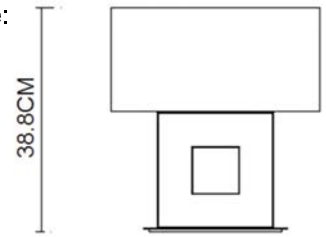

Specification Sheet

Picture:

Name: ----- Windows Small
Table Lamp

Code: ----- 4672

Finish: ----- Polished

Main Material: --- Stainless steel

Shade Material: -- Fabric+PVC

Product size:

IP20

Inner Box:

415*235*345(mm) 1pc

Gross Weight: KGS

Net Weight: KGS

Outer Carton:

490*430*720(mm) 4pcs

Installation Instruction: