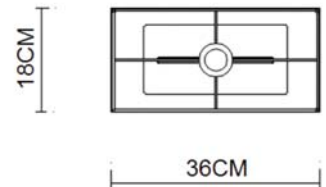

Specification Sheet

Picture:

Name: ----- Windows Small
Table Lamp

Code: ----- 4672

Finish: ----- Polished

Main Material: --- Stainless steel

Shade Material: -- Fabric+PVC

Product size:

IP20

Inner Box:

415*235*345(mm) 1pc

Gross Weight: KGS

Net Weight: KGS

Outer Carton:

490*430*720(mm) 4pcs

Installation Instruction: