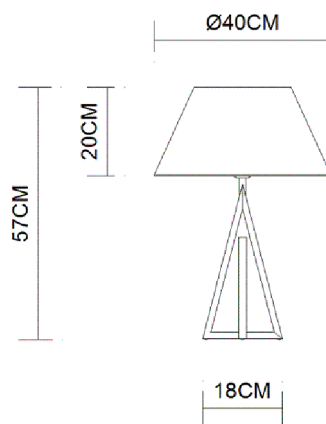

Specification Sheet

Picture:

Product size:

Name: ----- Apollo Table Lamp
Code: ----- 4135
Finish: ----- Polished
Main Material: --- Stainless steel
Shade Material: -- Fabric+PVC

Lamp Source: E27

Wattage: 1x60W / 1x12W

Input Voltage: 220~240 V

Lumen: 540 lm

Switch: In-line Switch

Energy Efficiency Class:

Plug: EU

Specification:

Inner Box:

Gross Weight: 10.3 KGS

440*440*480(mm) 1pc

Net Weight: 4 KGS

Outer Carton:

895*455*990(mm) 4pcs

Installation Instruction: