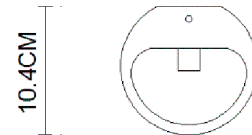

# Specification Sheet

Picture:

Name: ----- Tunnel Plaster  
Wall Lamp

Code: ----- 1263

Finish: ----- White

Main Material: --- Plaster+Steel

Shade Material: -- Plaster

Product size:

Specification:

IP20

Inner Box:

Gross Weight: 10 KGS

160\*155\*150(mm) 1pc

Net Weight: 7.4 KGS

Outer Carton:

335\*325\*475(mm) 12pcs