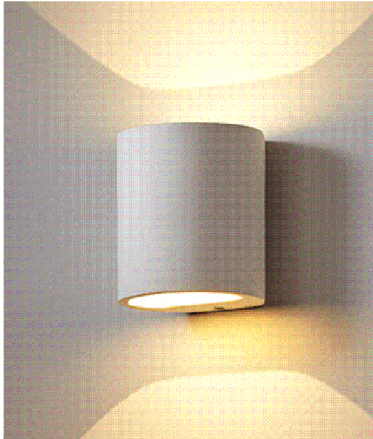

# Specification Sheet

Picture:

Name: ----- Tunnel Plaster  
Wall Lamp

Code: ----- 1263

Finish: ----- White

Main Material: --- Plaster+Steel

Shade Material: -- Plaster

Product size: