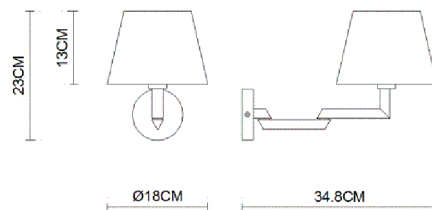

# Specification Sheet

Picture:

Product size:

Name: ----- Swing Wall Lamp

Code: ----- 1186

Finish: ----- Polished

Main Material: ---- Stainless steel

Shade Material: -- Fabric+PVC

Inner Box:

Gross Weight: 8.6 KGS

315\*210\*225(mm) 1pc

Net Weight: 5.3 KGS

Outer Carton:

645\*435\*700(mm) 12pcs

Cable Length / Terminal Block:

Installation Instruction:

size: Ø90xH:20