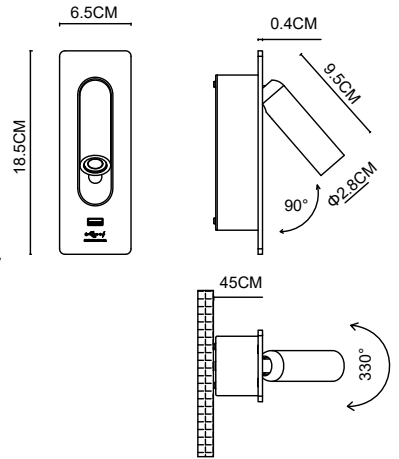

Specification Sheet

Picture:

Name: ----- Page Wall Lamp +USB
+MDC Switch
Code: ----- 1891
Finish: ----- Chrome / Brushed
/ Bronze / Black / White /
Gold Brushed /Copper Brushed /
Bronze+Gold Brushed
Main Material: - Steel + Aluminium

Product size:

Lamp Source:	LED	Wattage:	1x3W Max + OUTPUT 5V-1A
Input Voltage:	220~240 V	Lumen:	180 lm
Switch:	Recloser Switch	CRI80	3000K Driver incl.
Plug:	Na		

Specification:

Inner Box:		Gross Weight:	KGS
100x100x225(mm)	1pc	Net Weight:	KGS
Outer Carton:			
425x220x475(mm)	16pcs		

Cable Length / Terminal Block:

Installation Instruction: