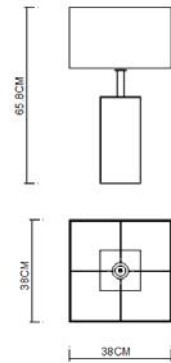

Specification Sheet

Picture:

Product size:

Name: ----- Solid Oblong Big
Table Lamp

Code: ----- 4694

Finish: ----- Polished

Main Material: --- Stainless steel

Shade Material: -- Fabric+PVC

IP20

Inner Box:

Gross Weight: KGS

505*285*545(mm) 1pc

Net Weight: KGS

Outer Carton:

590*520*565(mm) 2pcs

Installation Instruction: