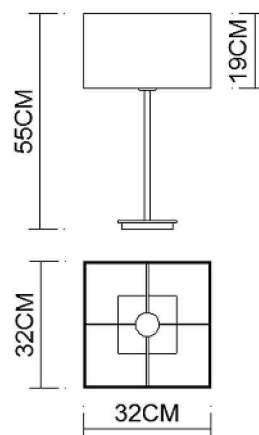

# Specification Sheet

Picture:

Product size:

Name: ----- Dene Square Table Lamp

Code: ----- 4260

Finish: ----- Polished

Main Material: --- Stainless steel

Shade Material: -- Fabric+PVC

Lamp Source: E27

Wattage: 1x60W / 1x12W

Input Voltage: 220~240 V

Lumen: 540 lm

Switch: In-line Switch

Energy Efficiency Class:

Plug: EU

Specification:

Inner Box:

345\*345\*465(mm) 1pc

Gross Weight: KGS

Net Weight: KGS

Outer Carton:

705\*705\*960(mm) 8pcs

Installation Instruction: