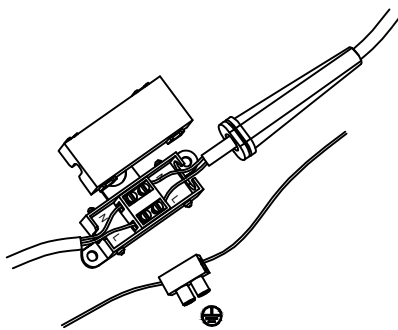

Specification Sheet

Picture:

Name: ----- Image 400 Picture Lamp

Code: ----- 1510

Finish: ----- Polished

Main Material: -- Stainless steel

Shade Material: -- Stainless steel

Product size:

Inner Box:

450*75*265(mm) 1pc

Gross Weight: 13.9 KGS

Net Weight: 10.2 KGS

Outer Carton:

545*465*480(mm) 12pcs

Cable Length / Terminal Block:

Installation Instruction: