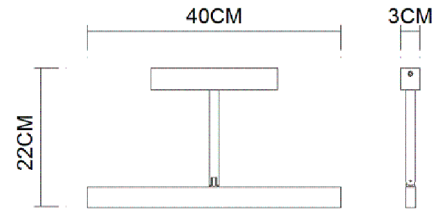

Specification Sheet

Picture:

Name: ----- Image 400 Picture Lamp

Code: ----- 1510

Finish: ----- Polished

Main Material: -- Stainless steel

Shade Material: -- Stainless steel

Product size:

Lamp Source: LED

Wattage:  1x4.8W

Input Voltage: 220~240 V

Lumen: 600 lm

Switch: Na

Energy Efficiency Class: A

Plug: Na

Specification:

Inner Box:

450*75*265(mm) 1pc

Gross Weight: 13.9 KGS

Net Weight: 10.2 KGS

Outer Carton:

545*465*480(mm) 12pcs

Cable Length / Terminal Block:

Installation Instruction: