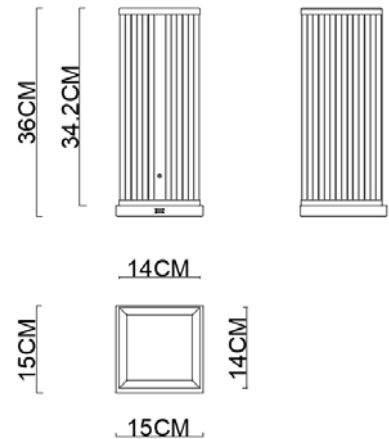

Specification Sheet

Picture:

Name: ----- Cool
Code: ----- 4878
Finish: ----- Polished
Main Material: --- Stainless steel
Shade Material: -- Clear Glass

Product size:

Lamp Source: LED

Wattage: 1x10W+USB OUTPUT:5V \Rightarrow 1A

Inner Box:

Gross Weight: KGS

210x210x420(mm) 1pc

Net Weight: 3.8 KGS

Outer Carton:

440x440x450(mm) 4pcs

Installation Instruction: