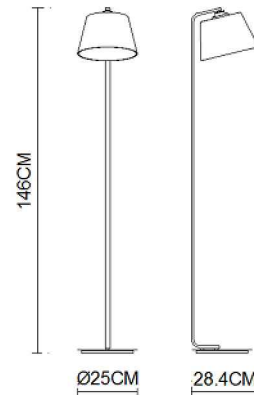

Specification Sheet

Picture:

Product size:

Name: ----- Gental Floor Lamp
Code: ----- 5198
Finish: ----- Polished
Main Material: --- Stainless steel
Shade Material: -- Opal Glass

Lamp Source: E27

Wattage: 1x60W / 1x12W

Input Voltage: 220~240 V

Lumen: 540 lm

Switch: Foot Switch

Energy Efficiency Class:

Plug: EU

Specification:

Inner Box:

Gross Weight: 23.7KGS

860*325*330(mm) 1pc

Net Weight: 18.8KGS

Outer Carton:

880*340*690(mm) 2pcs

Installation Instruction: