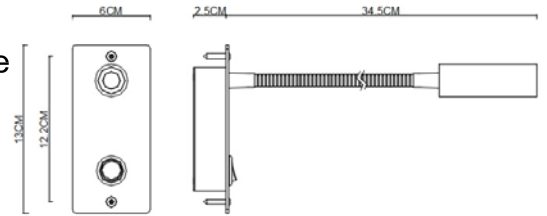

Specification Sheet

Picture:

Name: ----- Finney Recessed Rectangular +Hose Wall Lamp

Code: ----- 1765

Finish: ----- Polished+Chrome

Main Material: ----- Stainless steel

Shade Material: ----- Aluminium

Product size:

Lamp Source: LED

Wattage: 1xMax1W

Input Voltage: 220~240 V

Lumen: 85 lm

Switch: Rocker

Energy Efficiency Class: Class 1

Plug: Na

Specification:

IP20

Inner Box:

170*100*130(mm) 1pc

Gross Weight: KGS

Net Weight: KGS

Outer Carton:

360*220*680(mm) 20pcs

Open the hole in the fixing board
size:3.6x9.5CM