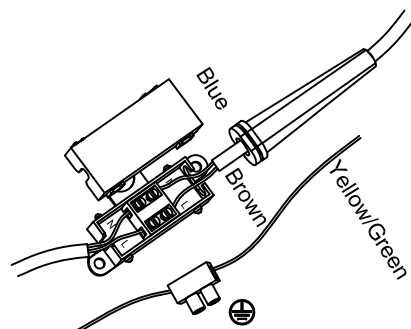

Specification Sheet

Picture:

Name: ----- Finney Recessed Rectangular +Hose Wall Lamp

Code: ----- 1765

Finish: ----- Polished+Chrome

Main Material: ----- Stainless steel

Shade Material: ----- Aluminium

Product size:

IP20

Inner Box:

170*100*130(mm) 1pc

Gross Weight: KGS

Net Weight: KGS

Outer Carton:

360*220*680(mm) 20pcs

Open the hole in the fixing board
size:3.6x9.5CM

Cable Length / Terminal Block:

This product must be earthed

Installation Instruction: