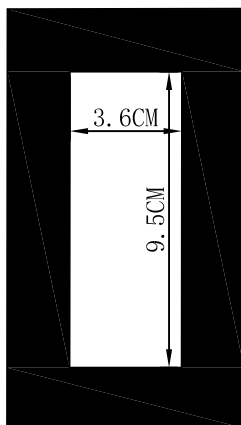

Specification Sheet

Picture:

Name: ----- Finney Recessed Rectangular +Hose Wall Lamp

Code: ----- 1765

Finish: ----- Polished+Chrome

Main Material: ----- Stainless steel

Shade Material: ----- Aluminium

Product size:

IP20

Inner Box:

170*100*130(mm) 1pc

Gross Weight: KGS

Net Weight: KGS

Outer Carton:

360*220*680(mm) 20pcs

Open the hole in the fixing board
size:3.6x9.5CM