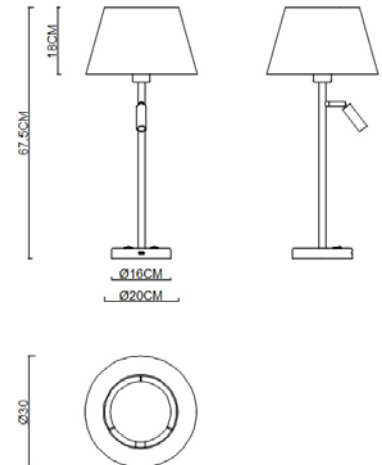

Specification Sheet

Picture:

Name: ----- Darwin Round Table Lamp
Code: ----- 4743
Finish: ----- Polished+Chrome
Main Material: --- Stainless steel + Steel +Aluminium
Shade Material: -- Fabric+PVC

Product size:

Specification:

IP20

Inner Box:

Gross Weight: KGS

610*340*340(mm) 1pc

Net Weight: KGS

Outer Carton:

705*630*710(mm) 1/4pcs