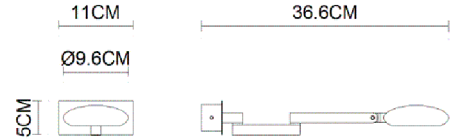

Specification Sheet

Picture:

Product size:

Name: ----- Solo Swing Wall Lamp

Code: ----- 1237

Finish: ----- Polished

Main Material: -- Stainless steel

Shade Material: -- Stainless steel

Inner Box:

405*90*150(mm) 1pc

Gross Weight: 8.5 KGS

Net Weight: 6 KGS

Outer Carton:

420*380*480(mm) 12pcs

Cable Length / Terminal Block:

Installation Instruction: