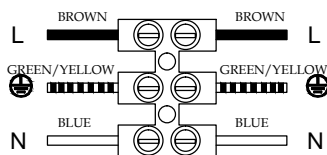

Specification Sheet

Picture:

Product size:

Name: ----- Solo Swing Wall Lamp

Code: ----- 1237

Finish: ----- Polished

Main Material: -- Stainless steel

Shade Material: -- Stainless steel

Inner Box:

405*90*150(mm) 1pc

Gross Weight: 8.5 KGS

Net Weight: 6 KGS

Outer Carton:

420*380*480(mm) 12pcs

Cable Length / Terminal Block:

Installation Instruction: