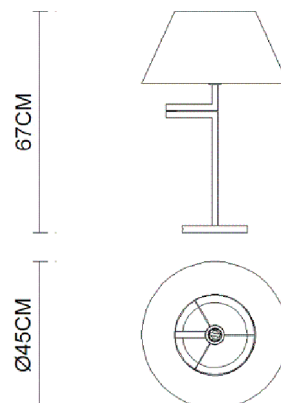

# Specification Sheet

Picture:

Product size:

Name: ----- Swing Square Table Lamp

Code: ----- 4552

Finish: ----- Polished

Main Material: --- Stainless steel

Shade Material: -- Fabric+PVC

Lamp Source: E27

Wattage:  1x60W /  1x12W

Input Voltage: 220~240 V

Lumen: 540 lm

Switch: In-line Switch

Energy Efficiency Class:

Plug: EU

Specification:

Inner Box:

Gross Weight: 23 KGS

445\*305\*575(mm) 1pc

Net Weight: 12 KGS

Outer Carton:

910\*590\*640(mm) 4pcs

Installation Instruction: