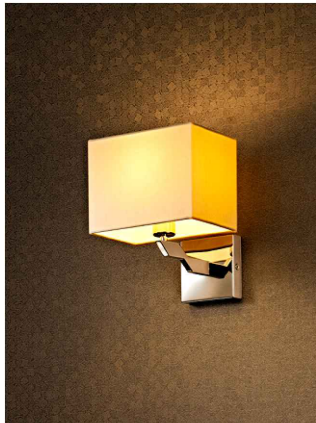

Specification Sheet

Picture:

Product size:

Name: ----- Origin Wall Lamp
Code: ----- 1471
Finish: ----- Polished
Main Material: --- Stainless steel
Shade Material: -- Fabric+PVC

Lamp Source: E14

Wattage: 1x40W / 1x9W

Input Voltage: 220~240 V

Lumen: 340 lm

Switch: Na

Energy Efficiency Class:

Plug: Na

Specification:

Inner Box:

Gross Weight: 5.3 KGS