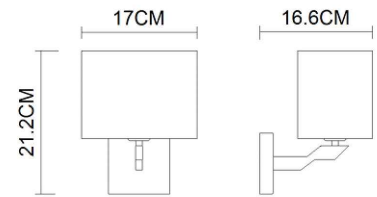

Specification Sheet

Picture:

Product size:

Name: ----- Origin Wall Lamp
Code: ----- 1471
Finish: ----- Polished
Main Material: --- Stainless steel
Shade Material: -- Fabric+PVC

Lamp Source: E14

Wattage: 1x40W / 1x9W

Input Voltage: 220~240 V

Lumen: 340 lm

Switch: Na

Energy Efficiency Class:

Plug: Na

Specification:

Inner Box:

Gross Weight: 5.3 KGS

230*135*220(mm) 1pc

Net Weight: 2.4 KGS

Outer Carton:

480*290*470(mm) 8pcs

Cable Length / Terminal Block:

Installation Instruction:

size:90x90xH:20