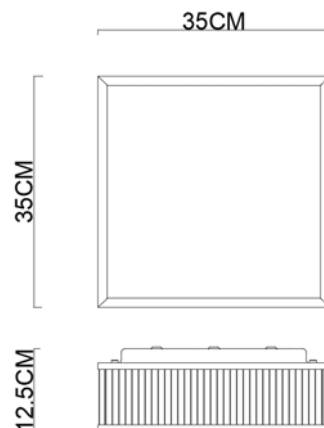

Specification Sheet

Picture:

Product size:

Name: ----- Cool
Code: ----- 3870
Finish: ----- Polished
Main Material: --- Stainless steel
Shade Material: -- Clear Glass

Lamp Source: LED

Wattage: 1x14W

Input Voltage: 220~240 V 50Hz/60Hz

Inner Box:

400x400x190(mm) 1pc

Gross Weight: KGS

Net Weight: 4.3 KGS

Outer Carton:

420x420x785(mm) 4pcs

Cable Length / Terminal Block:

Installation Instruction: