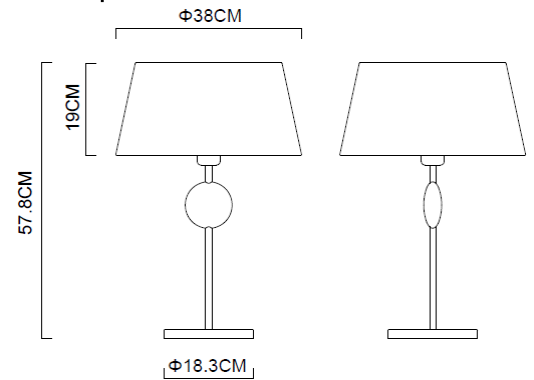

Specification Sheet

Picture:

Product size:

Name: ----- Napoleon 1 Table Lamp

Code: ----- 4917

Finish: ----- Polished

Main Material: --- Stainless steel

Shade Material: -- Fabric+PVC

Lamp Source: E27

Wattage: 1x60W / 1x12W

Input Voltage: 220~240 V

Lumen: 540 lm

Switch: In-line Switch

Energy Efficiency Class:

Plug: EU

Specification:

Inner Box:

Gross Weight: KGS

440*440*490 (mm) 1pc

Net Weight: KGS

Outer Carton:

900*460*1010(mm) 4pcs

Installation Instruction: