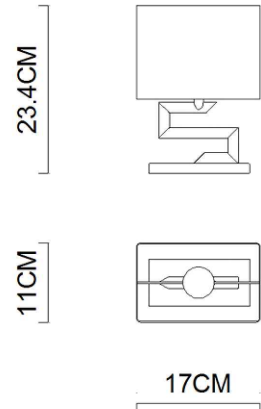

Specification Sheet

Picture:

Product size:

Name: ----- Maze Mini Table Lamp
Code: ----- 4141
Finish: ----- Polished
Main Material: --- Stainless steel
Shade Material: -- Fabric+PVC

Lamp Source: E14

Wattage: 1x40W / 1x9W

Input Voltage: 220~240 V

Lumen: 340 lm

Switch: In-line Switch

Energy Efficiency Class:

Plug: EU

Specification:

Inner Box:

Gross Weight: 13.3KGS

210*150*220(mm) 1pc

Net Weight: 8.4KGS

Outer Carton:

435*315*460(mm) 8pcs

Installation Instruction: