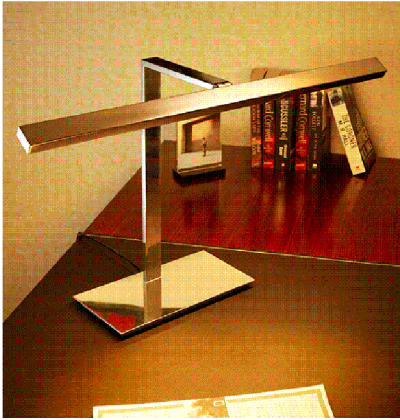

Specification Sheet

Picture:

Product size:

Name: ----- Image 600 Table Lamp
Code: ----- 4509
Finish: ----- Polished
Main Material: -- Stainless steel
Shade Material: -- Stainless steel

Lamp Source: LED

Wattage:  1x6W

Input Voltage: 220~240 V

Lumen: 630 lm

Switch: Na

Energy Efficiency Class: A

Plug: Na

Specification:

IP20

Inner Box:

655*295*440(mm) 1pc

Gross Weight: KGS

Net Weight: KGS

Outer Carton:

670*610*910(mm) 4pcs

Installation Instruction: