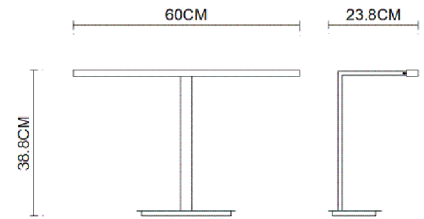

Specification Sheet

Picture:

Product size:

Name: ----- Image 600 Table Lamp
Code: ----- 4509
Finish: ----- Polished
Main Material: -- Stainless steel
Shade Material: -- Stainless steel

Lamp Source: LED

Wattage:  1x6W

655*295*440(mm) 1pc

Gross Weight: KGS

Net Weight: KGS

Outer Carton:

670*610*910(mm) 4pcs

Installation Instruction: