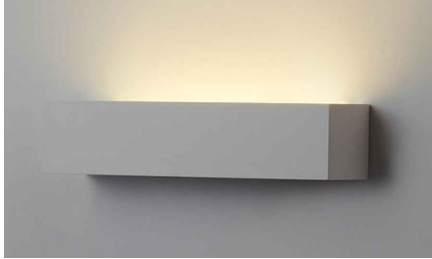

Specification Sheet

Picture:

Product size:

Name: ----- Jazz 370 Plaster
Wall Lamp

Code: ----- 1272

Finish: ----- White

Main Material: --- Steel

Shade Material: -- Plaster