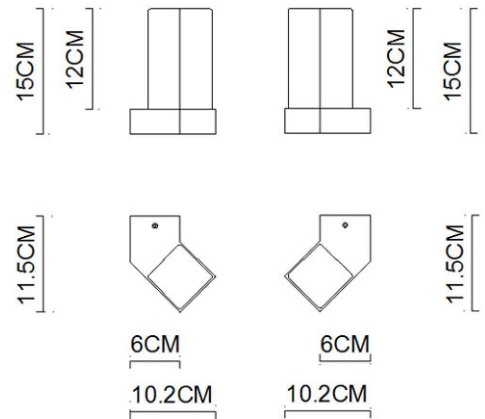

Specification Sheet

Picture:

Name: Turn Wall Lamp
 Code: 1178
 Finish: Polished+Opal
 Main Material: Stainless steel
 Shade Material: Opal Glass

Product size:

Lamp Source: E14

Wattage: 2x40W / 2x9W

Input Voltage: 220~240 V

Lumen: 680 lm

Switch: Na

Energy Efficiency Class:

Plug: Na

Specification:

Inner Box:

Gross Weight: 9KGS

195*100*315(mm) 1pc

Net Weight: 4KGS

Outer Carton:

405*330*430(mm) 8pcs

Cable Length / Terminal Block:

Installation Instruction:

size:60x30xH:29