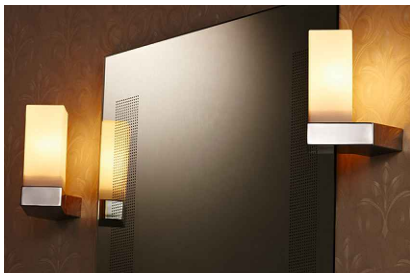

Specification Sheet

Picture:

Name: Turn Wall Lamp
 Code: 1178
 Finish: Polished+Opal
 Main Material: Stainless steel
 Shade Material: Opal Glass

Product size:

Lamp Source: E14

Wattage: 2x40W / 2x9W

Input Voltage: 220~240 V

Lumen: 680 lm

Switch: Na

Energy Efficiency Class:

Plug: Na

Specification:

Inner Box:

Gross Weight: 9KGS

195*100*315(mm) 1pc