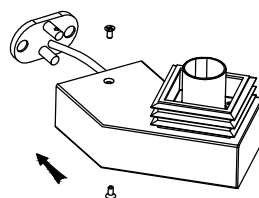

Net Weight: 4KGS

Outer Carton:

405*330*430(mm) 8pcs

Cable Length / Terminal Block:

Installation Instruction:

size:60x30xH:29