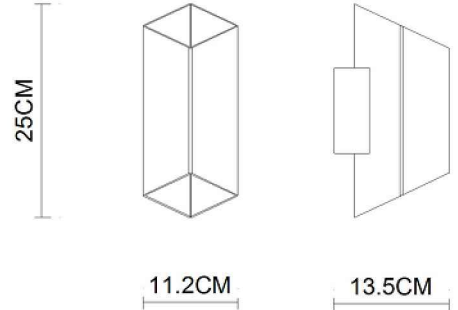

Specification Sheet

Picture:

Product size:

Name: ----- Prism Wall Lamp
Code: ----- 1234
Finish: ----- Black+Silver/
White+Gold
Main Material: --- Aluminium+Steel
Shade Material: -- Aluminium

Lamp Source: G9

Gross Weight: 9.8KGS

175*150*295(mm) 1pc

Net Weight: 6KGS

Outer Carton:

470*370*620(mm) 12pcs

Cable Length / Terminal Block:

Installation Instruction:

size:100*40xH:42