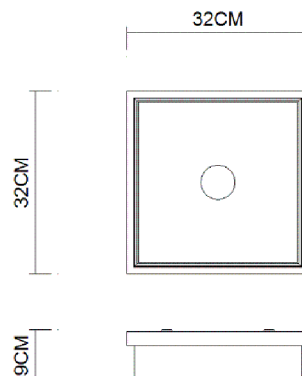

Specification Sheet

Picture:

Product size:

Name: ----- Samite Mini Ceiling Lamp
Code: ----- 3534
Finish: ----- Polished
Main Material: --- Stainless steel
Shade Material: -- Fabric+PVC

Lamp Source: E14

Wattage:  2x9W

Input Voltage: 220~240 V

Lumen: 680 lm

Switch: Na

Energy Efficiency Class:

Plug: Na

Specification:

Inner Box:

Gross Weight: KGS

385*385*145(mm) 1pc

Net Weight: KGS

Outer Carton:

790*400*615(mm) 8pcs

Cable Length / Terminal Block:

Installation Instruction: