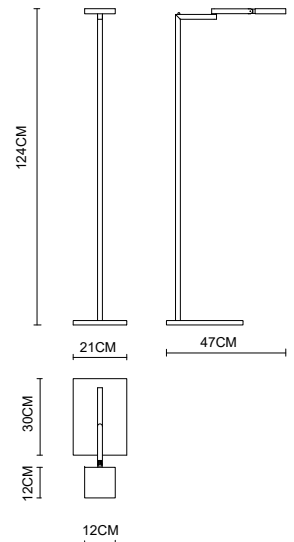

Specification Sheet

Picture:

Name: ----- Solo Square Swing Floor Lamp

Code: ----- 5915

Finish: ----- Polished

Main Material: -- Stainless steel

Shade Material: -- Stainless steel

Product size:

Lamp Source: LED

Wattage:  1x6W

Input Voltage: 220~240 V

Lumen: 320 lm

Switch: Foot switch

CRI80 3000K Driver incl.

Plug: EU

Specification:

IP20

Inner Box:

Gross Weight: KGS

1280*370*280(mm) 1pc

Net Weight: KGS

Outer Carton:

1300*390*590(mm) 2pcs

Installation Instruction: