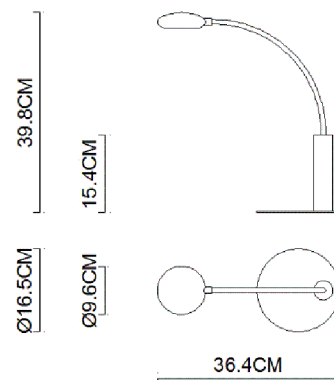

Specification Sheet

Picture:

Product size:

Name: ----- Solo Table Lamp
Code: ----- 4164
Finish: ----- Polished
Main Material: -- Stainless steel
Shade Material: -- Stainless steel

Lamp Source: LED

Wattage:  1x3W

Input Voltage: 220~240 V

Lumen: 160 lm

Switch: Na

Energy Efficiency Class: A

Plug: Na

Specification:

Inner Box:

Gross Weight: 14.5 KGS

400*195*445(mm) 1pc

Net Weight: 8.2 KGS

Outer Carton:

820*460*810(mm) 8pcs

Installation Instruction: